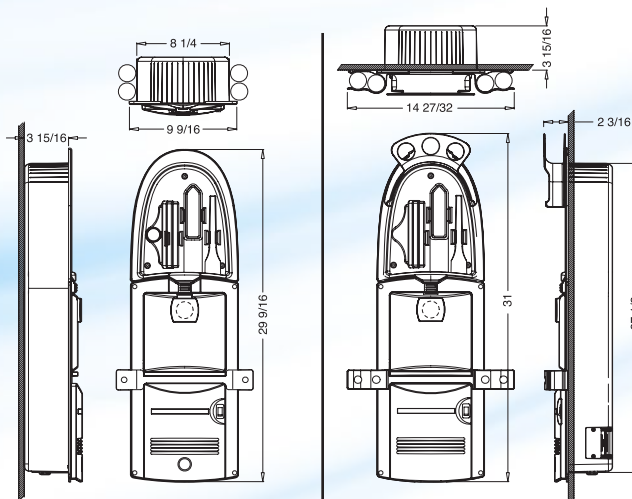

GarageVac Accessories

All accessories listed below are included with the GarageVac.

Install anywhere you like for added convenience.

Model GH-120
Surface mounted with 5-foot electric cord.

When using our optional flush mount installation kit (A-702) you can easily install it inside of a 2x4 studded wall. (basic carpentry skills required).