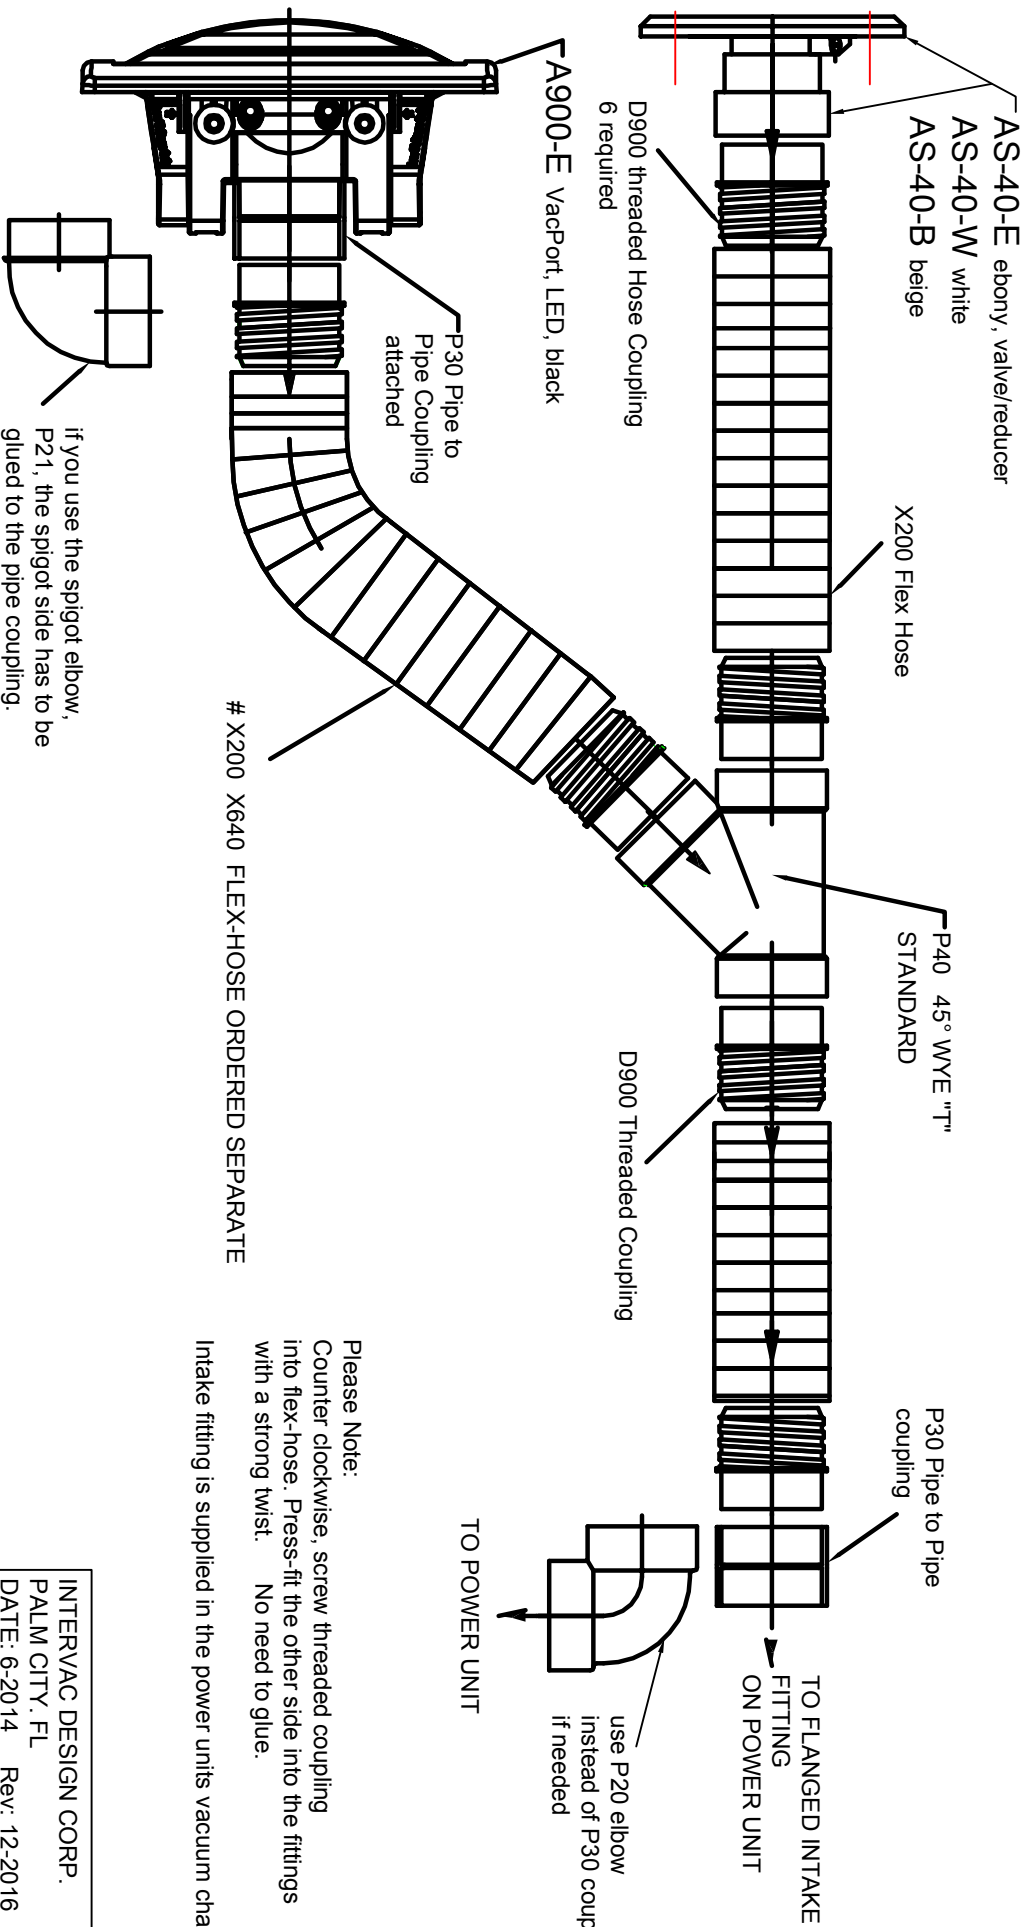

ASSEMBLY: AF-10-E, AF-10-W or AF-10-B (black, white or beige)
 1 VALVE, VACPORT/LED and 45° WYE "T" for MODELS: CS-RM, RM and RMD

INTERVAC DESIGN CORP.
 PALM CITY, FL
 DATE: 6-2014 Rev: 12-2016